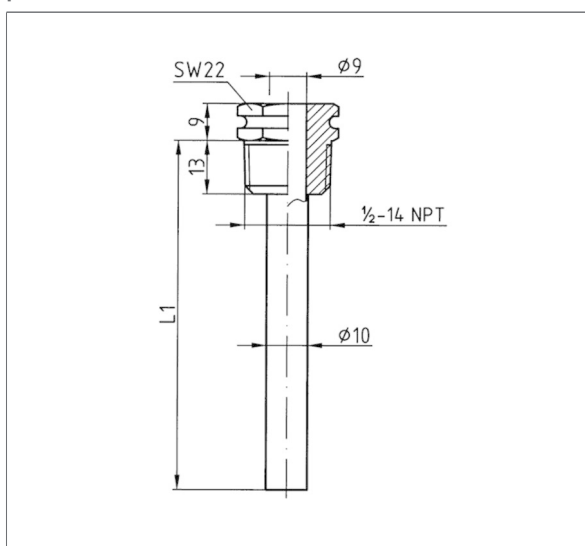

pocket 1/2" 9 x 10 mm