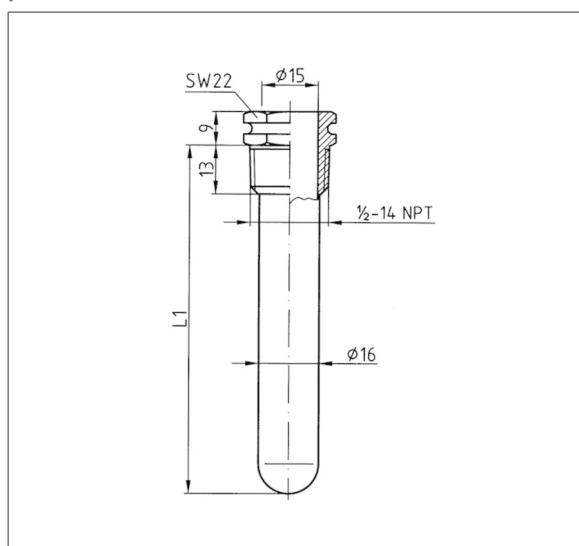

pocket 1/2" 15 x 16 mm

Versions

Profile pocket 1/2" 15 x 16 mm

Material	Stem		Stem length L1	Type	Part no.
	Inside -ϕ	Outside ϕ			
Brass/Cu alloy, bare metal surface	15 mm	16 mm	100 mm	Profile pocket 1/2" 15 x 16 mm	67335
Brass/Cu alloy, bare metal surface	15 mm	16 mm	120 mm	Profile pocket 1/2" 15 x 16 mm	67336
Brass/Cu alloy, bare metal surface	15 mm	16 mm	150 mm	Profile pocket 1/2" 15 x 16 mm	67337
Brass/Cu alloy, bare metal surface	15 mm	16 mm	200 mm	Profile pocket 1/2" 15 x 16 mm	67338
Brass/Cu alloy, bare metal surface	15 mm	16 mm	100 mm	Profile pocket 1/2" 15 x 16 mm	67335N
Brass/Cu alloy, bare metal surface	15 mm	16 mm	120 mm	Profile pocket 1/2" 15 x 16 mm	67336N
Brass/Cu alloy, bare metal surface	15 mm	16 mm	150 mm	Profile pocket 1/2" 15 x 16 mm	67337N
Brass/Cu alloy, bare metal surface	15 mm	16 mm	200 mm	Profile pocket 1/2" 15 x 16 mm	67338N

Blue part no. = in-stock items