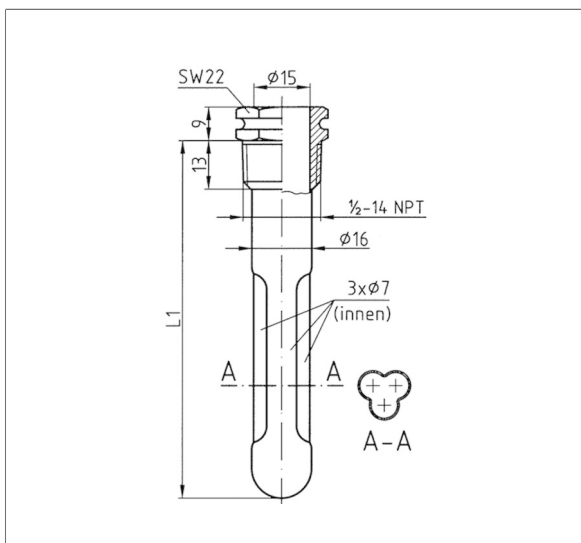

Technical drawings

profile pocket 1/2" 15 x 16 mm