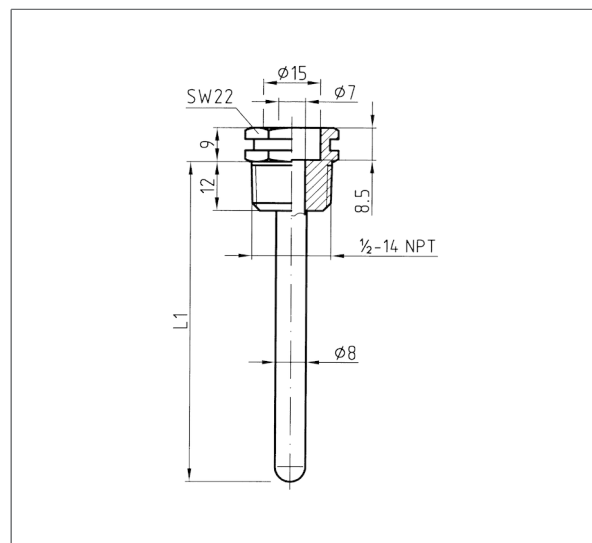

pocket 1/2" 7 x 8 mm